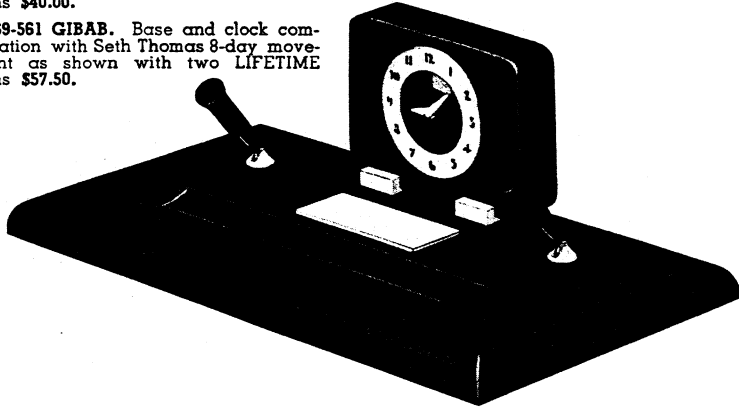

V079 CABON. Black and chromium Lamp. Black Carrara base, pencil groove. 7 x 14 x 8 inches high. With two LIFETIME Pens $50.00.

All Gold Trimmed Desk Sets shown with LIFETIME Pens also available with AUTOGRAPH LIFETIME Pens for facsimile signature engraving (see pages 3 and 21) at $8.00 additional per Pen.

No. 75
Desk Pen

No. 3
Desk Pen

No. SLD
Pencil